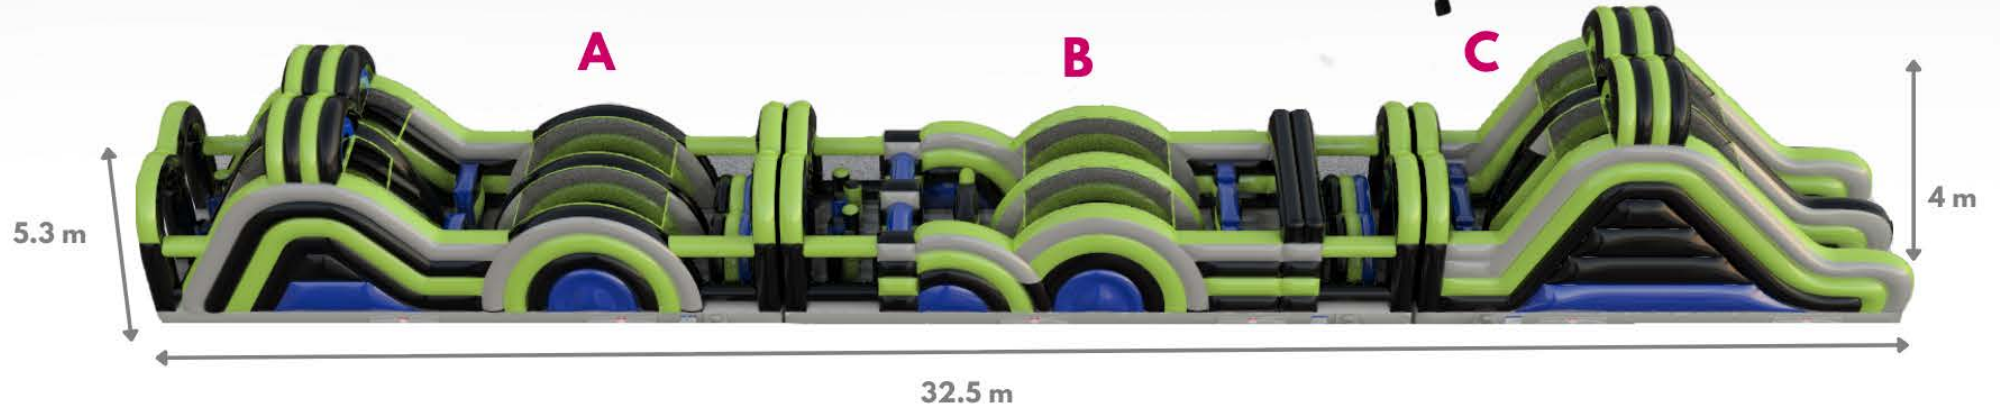

Radical Run*

6 pers |

12 m (A) - 499€ HT - 599€ TTC
24 m (A + B) - 750€ HT - 900€ TTC
33 m (A + B + C) - 990€ HT - 1188€ TTC