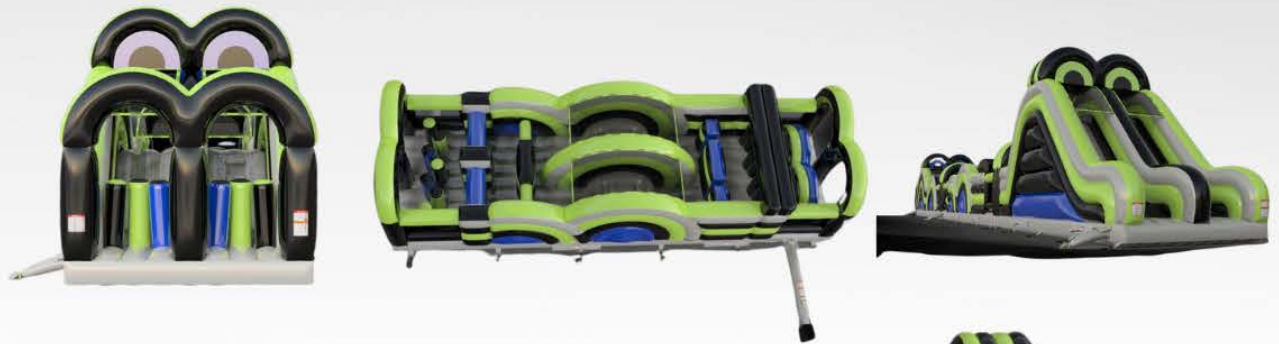

Radical Run*

6 pers |

12 m (A) - 499€ HT - 599€ TTC
24 m (A + B) - 750€ HT - 900€ TTC
33 m (A + B + C) - 990€ HT - 1188€ TTC